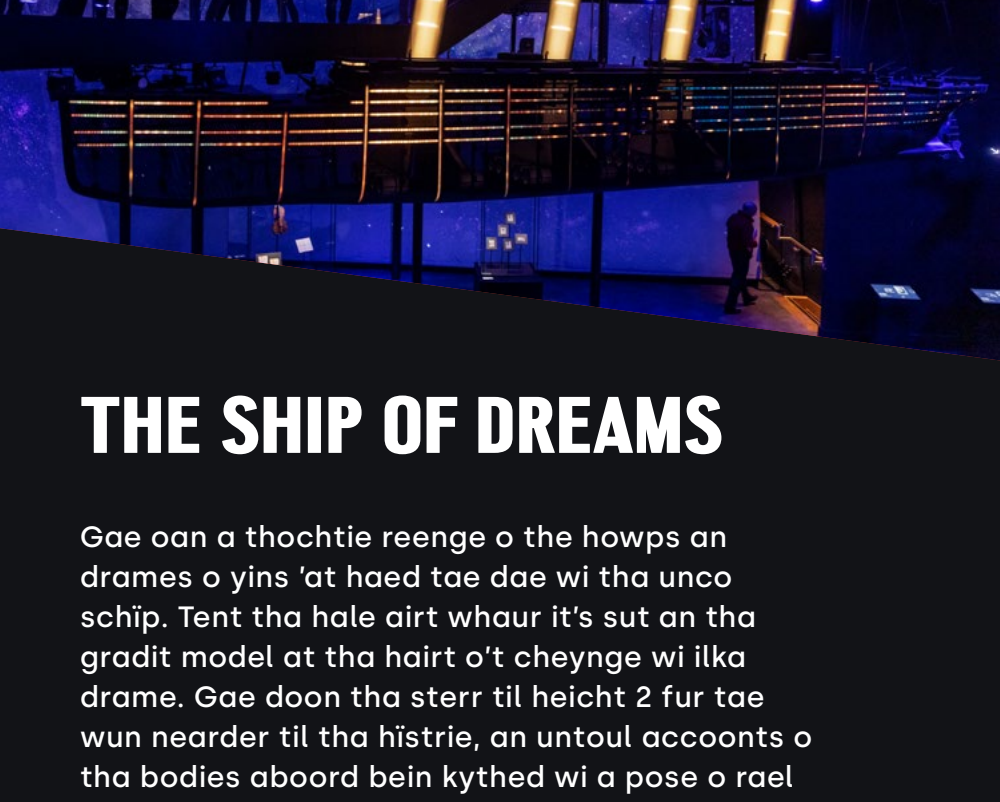

Artefacts

- White Starn Line prigginn buik fur tha Olympic an tha Titanic
- White Starn Line delf

THA FURST OWERGANG

Follae Titanic's gate, rin agane a wheen o tha ship's guidfowk an prae whut-like tha daeins wus aboard throu Faither Browne's pictèrs. Traivel about tha deck an hoult tha pall furtae fyn tha dinnlin o tha ship owergaein tha Atlantic. Rin agane oor Furst Cless Steward fur his nixt ontak in tha tifty Palm Court Cafè.