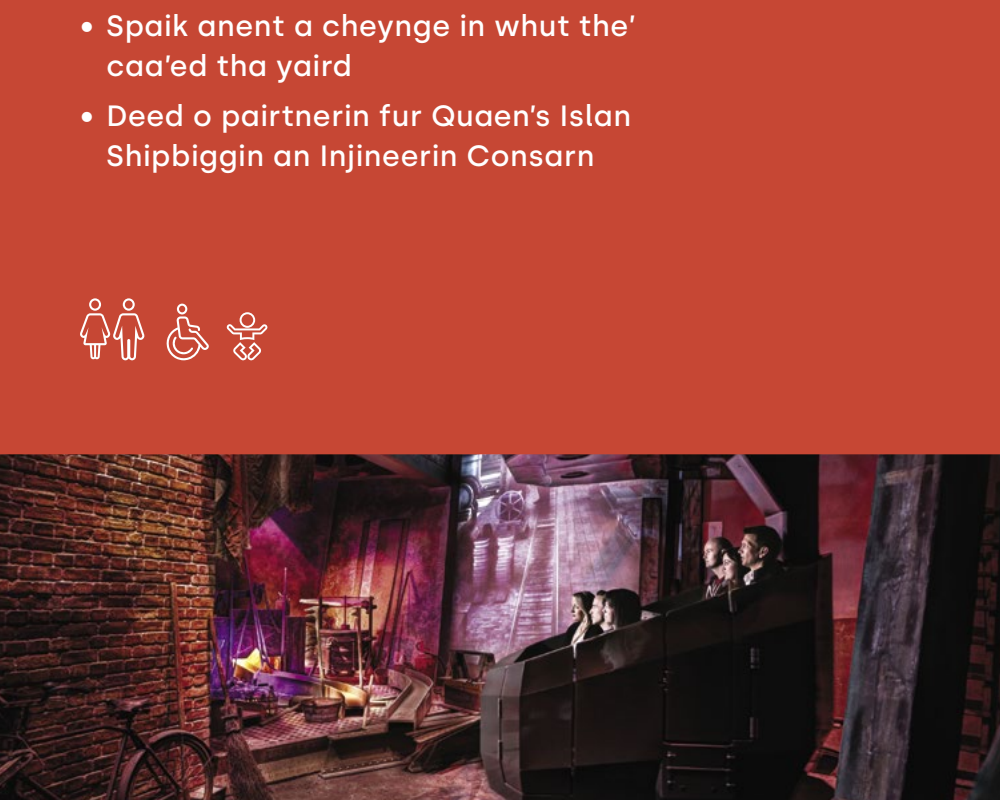

TITANIC BELFAST

FIN YER ROAD ROON THA CRACK

BILFAWST, FORDÈRIN TOON

Screenge roon Bilfawst's fordèrin ettlin, an gae intil furwhy Titanic wus biggit in this weel-daein citie, hae an offer at discoorsin wi tha Marconi yoke, tha like o tha yin uised on Titanic an tent tha crackin atween James, tha butler, an his billie.